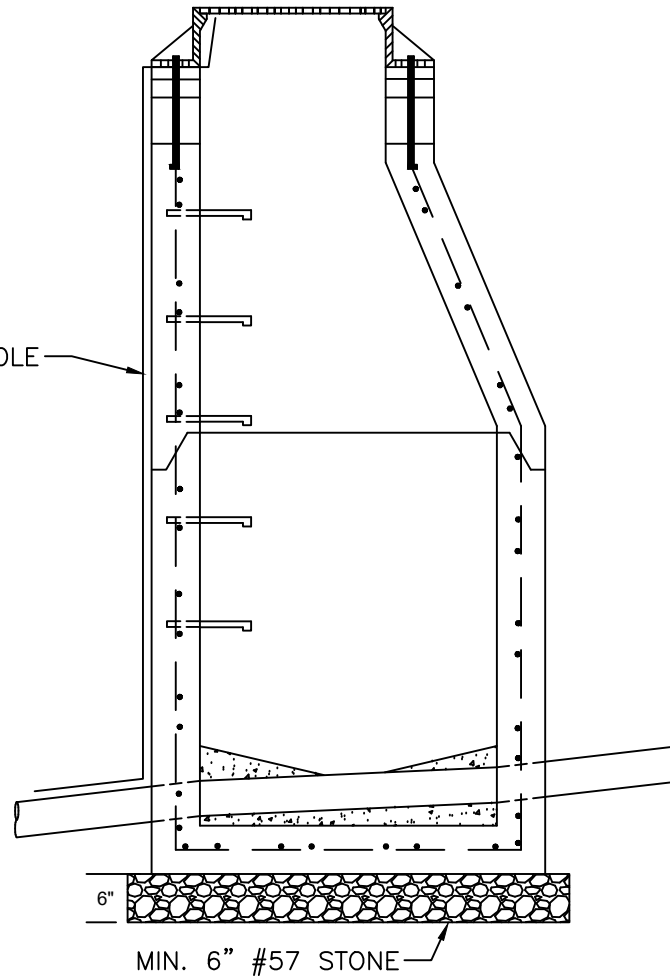

#12 GREEN PLASTIC
COATED SOLID COPPER
WIRE TAPED TO THE TOP
OF THE PIPE AND MANHOLE

NOT TO SCALE