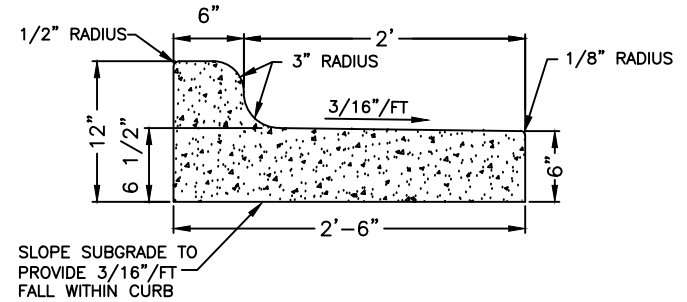

STANDARD 2'-6" CURB & GUTTER

STANDARD 2'-6" SPILL CURB & GUTTER

2'-0" CURB & GUTTER

2'-0" SPILL CURB & GUTTER

2'-0" VALLEY GUTTER

2'-0" MOUNTABLE CURB & GUTTER

NOT TO SCALE