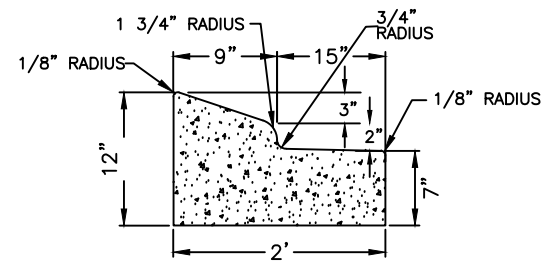

STANDARD 2'-6" CURB & GUTTER

STANDARD 2'-6" SPILL CURB & GUTTER

2'-0" CURB & GUTTER

2'-0" SPILL CURB & GUTTER

2'-0" VALLEY GUTTER

2'-0" MOUNTABLE CURB & GUTTER

NOT TO SCALE