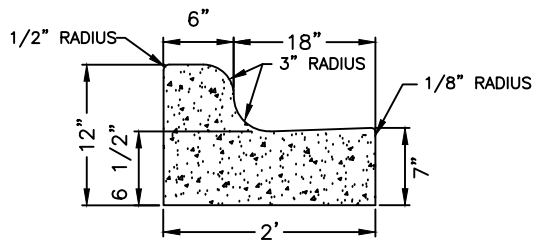

STANDARD 2'-6" CURB & GUTTER

STANDARD 2'-6" SPILL CURB & GUTTER

2'-0" CURB & GUTTER

2'-0" SPILL CURB & GUTTER

2'-0" VALLEY GUTTER

2'-0" MOUNTABLE CURB & GUTTER

NOT TO SCALE