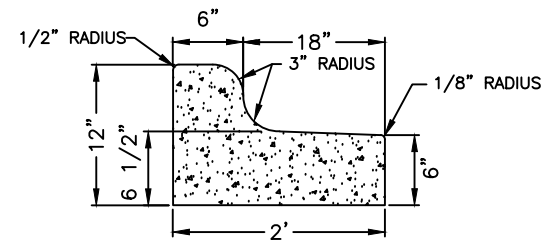

STANDARD 2'-6" CURB & GUTTER

STANDARD 2'-6" SPILL CURB & GUTTER

2'-0" CURB & GUTTER

2'-0" SPILL CURB & GUTTER

2'-0" VALLEY GUTTER

2'-0" MOUNTABLE CURB & GUTTER

NOT TO SCALE