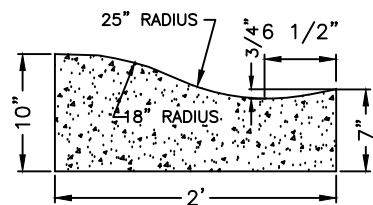

STANDARD 2'-6" CURB & GUTTER

STANDARD 2'-6" SPILL CURB & GUTTER

2'-0" CURB & GUTTER

2'-0" SPILL CURB & GUTTER

2'-0" VALLEY GUTTER

2'-0" MOUNTABLE CURB & GUTTER

NOT TO SCALE